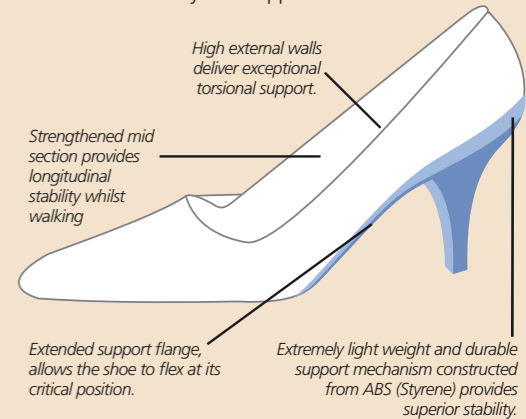

City

Beverly

Blossom

Alba

Cindy

Candice

Confidence and extreme comfort

With increased core strength, rigidity and extreme flexibility, support plus offers a lighter more stable shoe that lets you walk with total confidence.

The Homy Ped support plus system provides superior support with unequalled comfort for a heeled shoe. The anatomically designed footbed provides superb cushioning under foot and is not only functional but also vitally important in minimizing the incidents of foot ailments caused by non supportive cumbersome shoes.